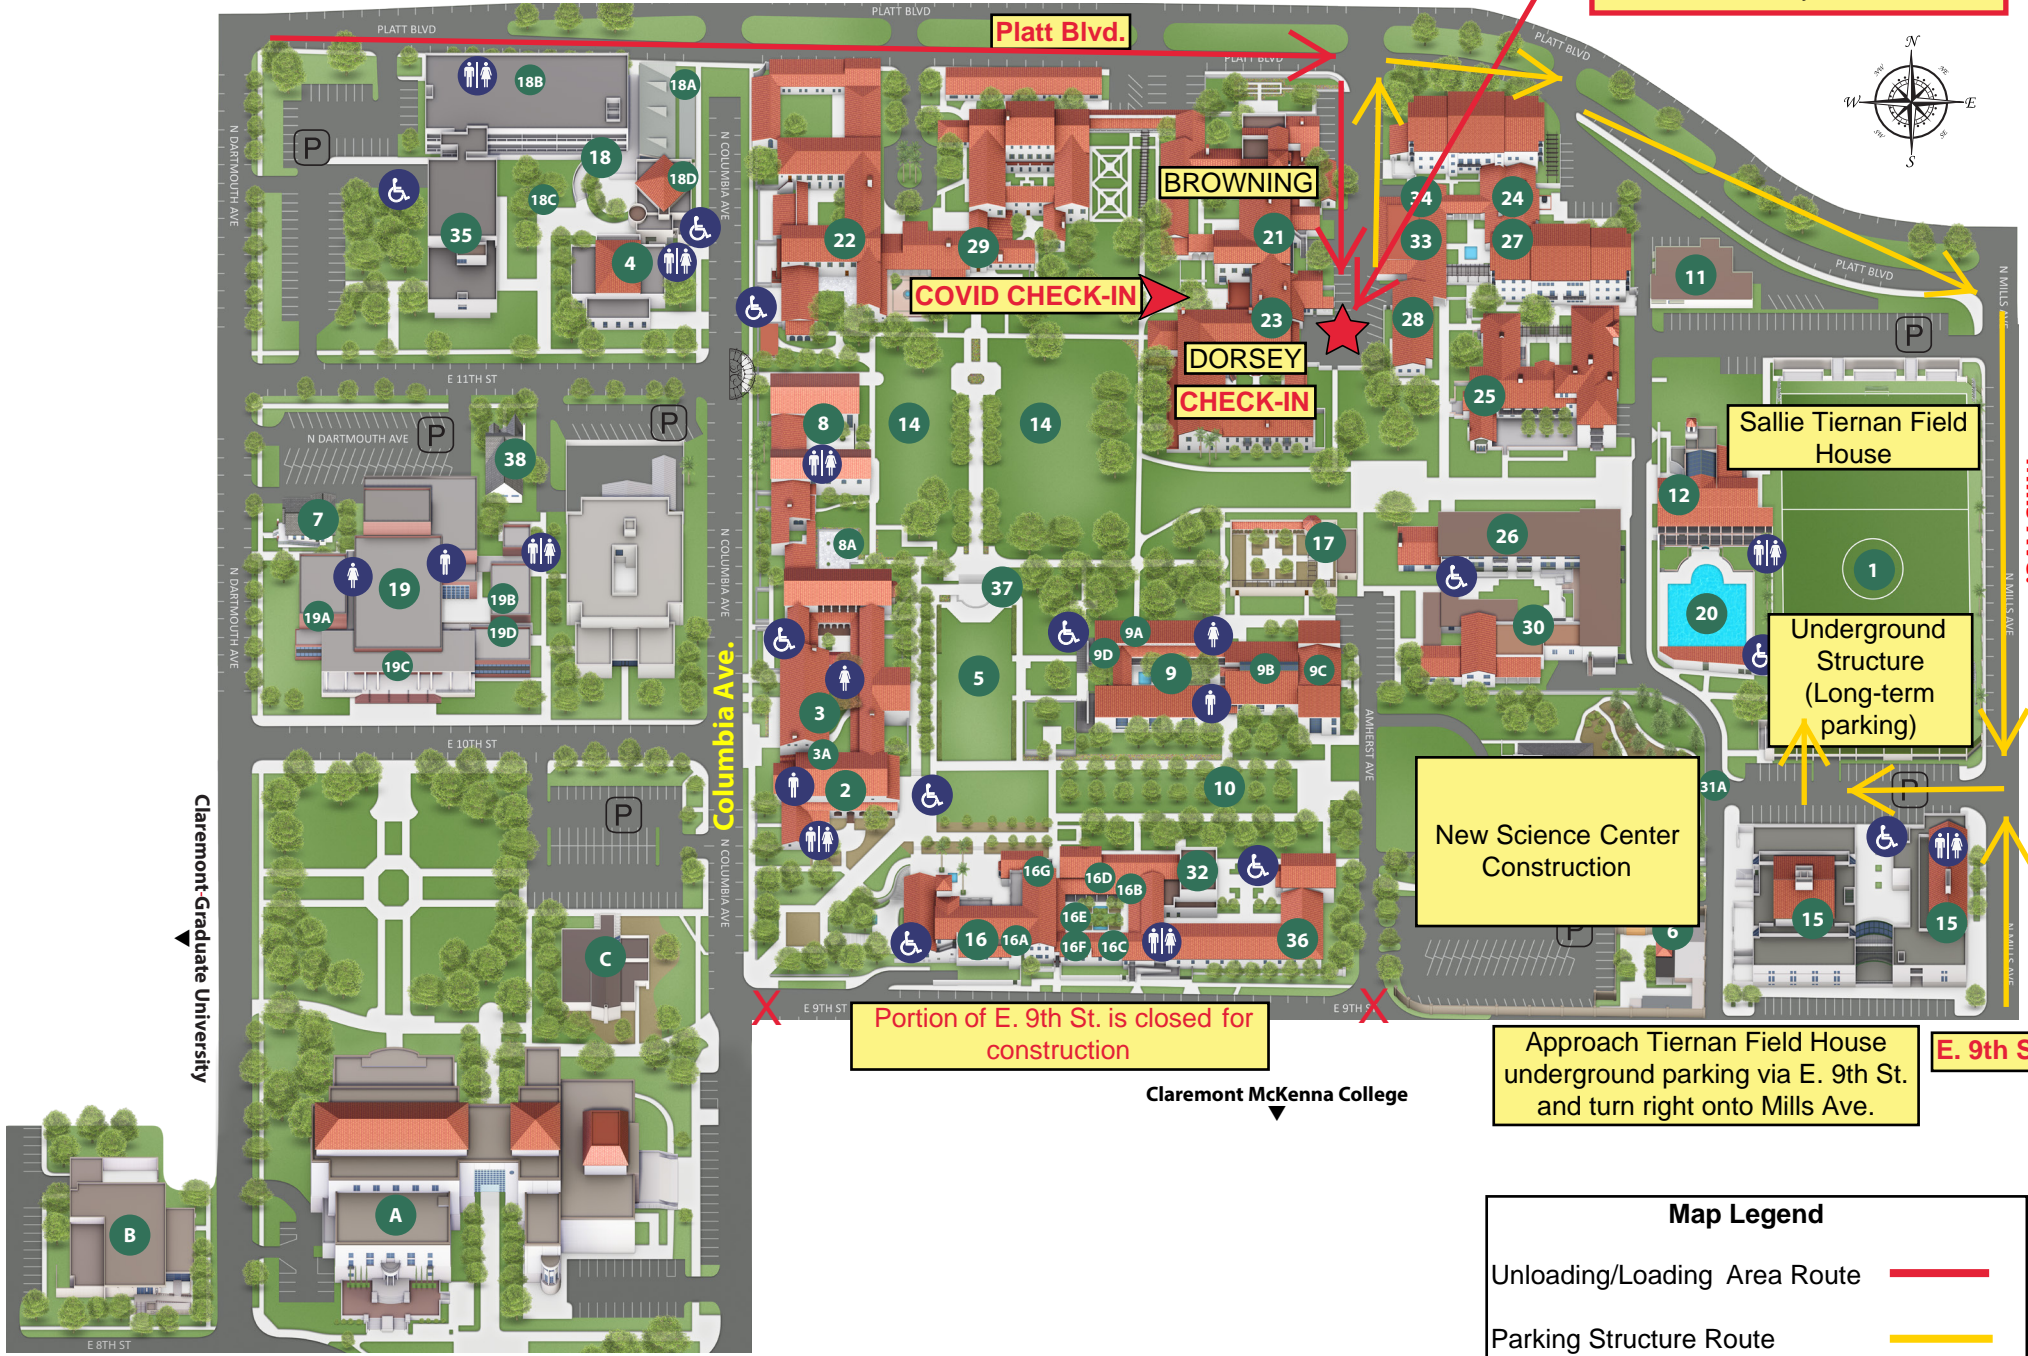

For an interactive version of this map, visit scrippscollege.edu/map

CAMP SCRIPPS 2022 | PARKING MAP

Loading/Unloading Area
 Parking lot east of Browning and Dorsey Hall

COVID CHECK-IN

BROWNING

**DORSEY
CHECK-IN**

Sallie Tiernan Field House

**Underground Structure
(Long-term parking)**

New Science Center Construction

Portion of E. 9th St. is closed for construction

Approach Tiernan Field House underground parking via E. 9th St. and turn right onto Mills Ave.